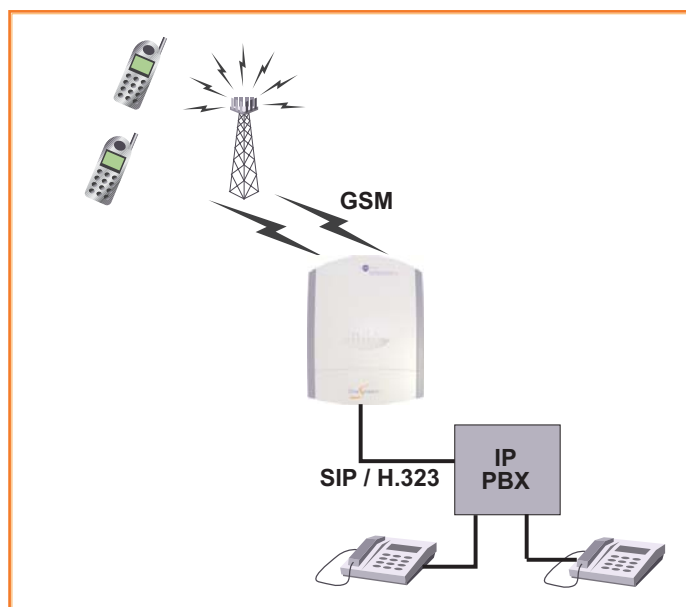

The OneStream 3G provides the following interfaces:

- Wireless (GSM 900/1800, UMTS 850/900/2100)
- Packet (SIP, H.323)

OneStream 3G can be used to intelligently route calls between these media efficiently and in a scalable fashion thereby producing cost effective communication for any size of business.

Locally and Remotely configurable via user-friendly Web Interface

Secure DISA (Direct Inward Systems Access) allows a secondary dialtone to be provided for access to the OneStream Routing plan

SIM Lock, Phone Lock and Network Lock are all available for added Wireless security

Country Specific Customisation

Remote Diagnostics and Future-proof Firmware Upgrade Facility

Bandwidth Management

Wireless Interface

Wireless Module	2 x Cinterion EU3-E / EU3-P
Bands	GSM 900MHz GSM 1800MHz UMTS 850MHz UMTS 900MHz UMTS 2100MHz
Transmit Power	Class 4 (2W) for GSM 900MHz Class 1 (1W) for GSM 1800MHz Class 3 (0.25W) for UMTS
Speech Codecs	Half Rate (HR) Full Rate (FR) Enhanced Full Rate (EFR) Adaptive Multi-Rate (AMR)
Antennae	2 x Gold plated SMA Male Connectors for remote antennae (included)
SIM Card	2 x 3V Small card

Physical Specification

Length	302 mm
Width	235 mm
Height	45 mm

VoIP Interface

Channels	6 IP Channels
Physical	10/100M Autosensing RJ45 Ethernet port
Signalling	SIP (Session Initiation Protocol) H.323
Voice Codecs	G.729a, G.711u, G.711a
Protocols	TCP, UDP, SIP, RTP HTTP, FTP, DHCP