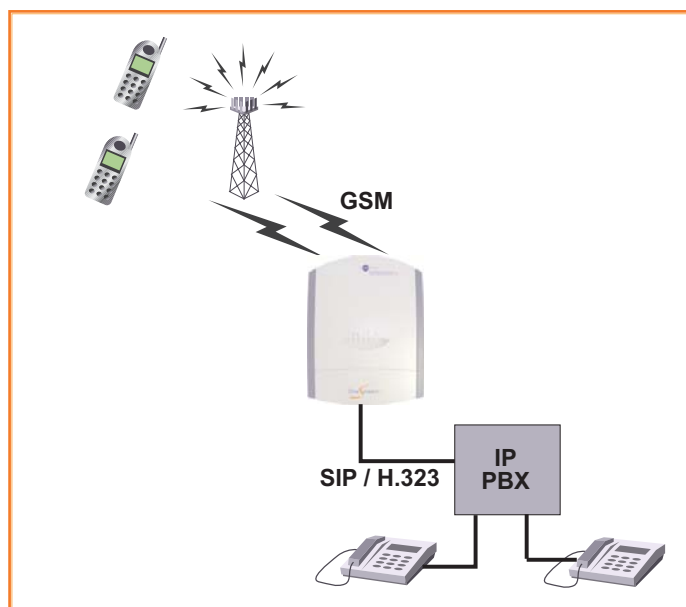

Features Overview

Automatic Failover Routing to allow for networks being Busy or Unavailable

Acts as SIP Client, Registrar and Proxy for maximum flexibility

Locally and Remotely configurable via user-friendly Web Interface

Secure DISA (Direct Inward Systems Access) allows a secondary dialtone to be provided for access to the OneStream Routing plan

SIM Lock, Phone Lock and Network Lock are all available for added GSM security

Country Specific Customisation

Remote Diagnostics and Future-proof Firmware Upgrade Facility

Bandwidth Management

GSM Interface

GSM Module	2 x Siemens MC55 / MC56
Bands	GSM 850MHz GSM 900MHz GSM 1800MHz GSM 1900MHz
Transmit Power	Class 4 (2W) for EGSM 850MHz Class 4 (2W) for EGSM 900MHz Class 1 (1W) for GSM 1800MHz Class 1 (1W) for GSM 1900MHz
Speech Codecs	Half Rate (HR) Full Rate (FR) Enhanced Full Rate (EFR) Adaptive Multi-Rate (AMR)
GSM Antennae	2 x Gold plated SMA Male Connectors for remote antennae (included)
SIM Card	2 x 3V Small card

Physical Specification

Length	302 mm
Width	235 mm
Height	45 mm

VoIP Interface

Channels	6 IP Channels
Physical	10/100M Autosensing RJ45 Ethernet port
Signalling	SIP (Session Initiation Protocol) H.323
Voice Codecs	G.729a, G.711u, G.711a
Protocols	TCP, UDP, SIP, RTP HTTP, FTP, DHCP

For further information on this and other TelecomFM products and services, please contact TelecomFM

Tel : +44 (0)1753 745000 ~ Fax : +44 (0)1753 745505

E-mail : mail@telecomfm.co.uk ~ web : <http://www.telecomfm.co.uk>

All information is correct at the time of going to print. TelecomFM reserves the right to change any information without notice.